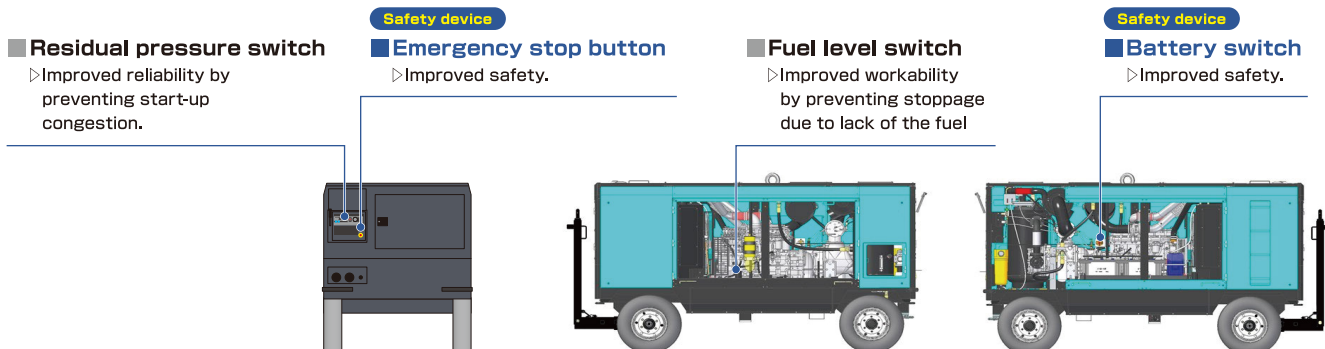

Engine Compressor
PDSF950S/SC

AIRMAN®

New Line-up of Engine Compressor!

High Pressure (PDSF series)

Product variations: Trailer / After Cooler Trailer

Engine Compressor

Standard Type

PDSF950S

After Cooler Type

PDSF950SC

Free air delivery: 26.9m³/min Rated operating pressure: 1.03MPa

PDSF950SC
(After Cooler Type)

PDSF950S

Equipped with **Japan quality safety device** as standard.

※Image is for illustration purposes.

HOKUETSU INDUSTRIES CO., LTD.

■ Specification Table

		PDSF950S-4B4 Trailer	PDSF950SC-4B4 After Cooler Trailer
●COMPRESSOR			
Type		Rotary Twin Screw, Single-Stage, Oil-cooled	
Free air delivery	m ³ /min	26.9	
Rated operating pressure	MPa [kgf/cm ²] [psi]	1.03[10.5][150]	
Compressor oil capacity	L	100	
Discharge Air Temperature*	℃	—	Atmospheric Temperature+20
Air outlet valve		2"×2, 3/4"×1	
●ENGINE			
Make/Model		Dongfeng Cummins 6LTA A8.9-C360	
Type		Direct-Injection, Turbo-Charged, Intercooled	
Rated output	kW[PS]/min ⁻¹	264[359]/2200	
Engine oil capacity	L	21	
Fuel tank capacity	L	540	
Battery		6-Q-165×2	
●DIMENSION & WEIGHT			
L×W×H	mm	4490×2000×2430	
Dry (Operating) weight	kg	4400(5070)	4500(5170)
Tire Size		7.50-16-14PR	
Sound power level in decibels	dB	109	
Sound pressure level	dB[A]	80	
Designated emissions regulation		GBII	